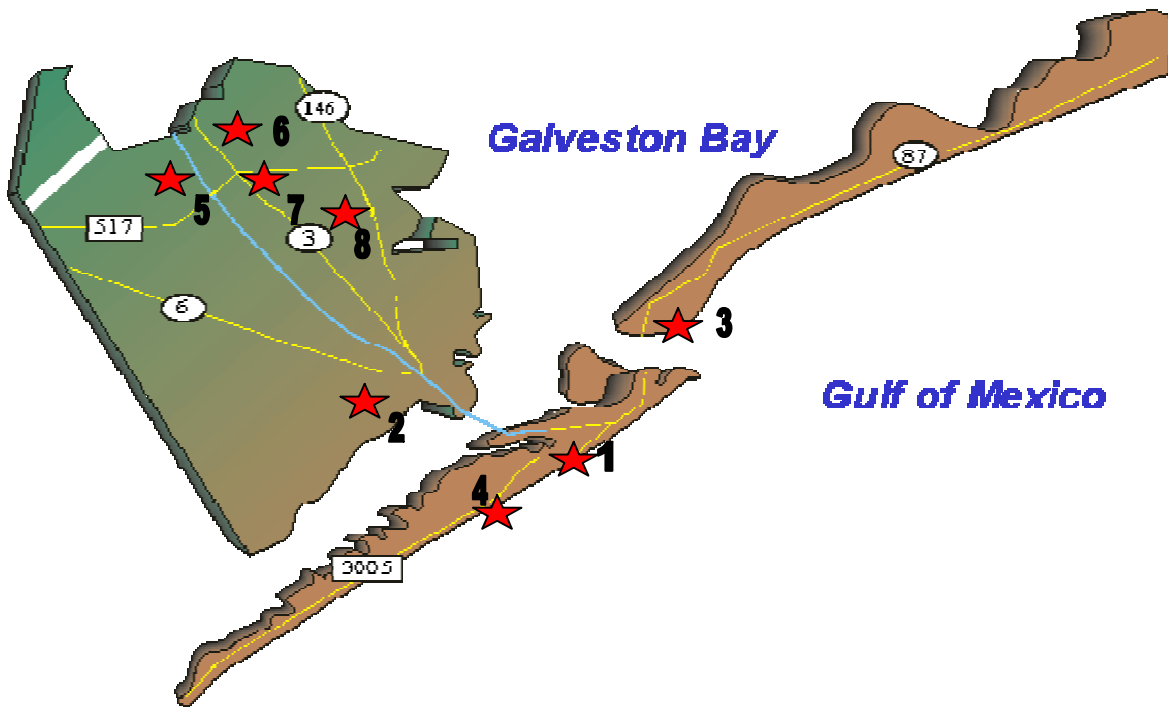

Jesse Tree Food Fair and Diabetes Education Sites

Food Fair and Diabetes Education Sites:

- | | | | |
|--|--|--|--|
| <p>1 The Jesse Tree
2622 Market Street
Galveston, TX 77550
409-763-2233</p> <p>2 Greater St. Matthews Church
6333 Hwy 6
Hitchcock, TX 77563
409-986-5453</p> <p>3 Bolivar Volunteer Fire Department
1806 Broadway
Port Bolivar, TX 77650
409-684-1421</p> | <p>4 New Life Fellowship
6328 Heards Lane
Galveston, TX 77573
409-744-2581</p> <p>5 Spirit and Truth Family Worship Center
2047 West Main Street
League City, TX 77573
281-338-2300</p> <p>6 Greater Victory Community Church
110 Park Ave
League City, TX 77574
832-425-9898</p> | | |
| <p>7 Dickinson Community Churches alternate monthly (contact # 281-309-2503):</p> <table border="0"> <tbody> <tr> <td style="vertical-align: top;"> <p>Faith United Methodist
2205 Ave G
Dickinson, TX 77539</p> <p>Mt. Carmel Baptist Church
2920 Highway 3
Dickinson, TX 77539</p> <p>New Jerusalem Baptist Church
3018 Ave F
Dickinson, TX 77539</p> </td> <td style="vertical-align: top;"> <p>Gods Household of Faith
22nd Ave H
Dickinson, TX 77539</p> <p>Mt. Olive Baptist Church
2902 Ave C
Dickinson, TX 77539</p> <p>Greater New Hope Missionary Baptist Church
1725 Hwy 3
League City, TX 77573</p> </td> </tr> </tbody> </table> | | <p>Faith United Methodist
2205 Ave G
Dickinson, TX 77539</p> <p>Mt. Carmel Baptist Church
2920 Highway 3
Dickinson, TX 77539</p> <p>New Jerusalem Baptist Church
3018 Ave F
Dickinson, TX 77539</p> | <p>Gods Household of Faith
22nd Ave H
Dickinson, TX 77539</p> <p>Mt. Olive Baptist Church
2902 Ave C
Dickinson, TX 77539</p> <p>Greater New Hope Missionary Baptist Church
1725 Hwy 3
League City, TX 77573</p> |
| <p>Faith United Methodist
2205 Ave G
Dickinson, TX 77539</p> <p>Mt. Carmel Baptist Church
2920 Highway 3
Dickinson, TX 77539</p> <p>New Jerusalem Baptist Church
3018 Ave F
Dickinson, TX 77539</p> | <p>Gods Household of Faith
22nd Ave H
Dickinson, TX 77539</p> <p>Mt. Olive Baptist Church
2902 Ave C
Dickinson, TX 77539</p> <p>Greater New Hope Missionary Baptist Church
1725 Hwy 3
League City, TX 77573</p> | | |
| <p>8 Diabetes Classes Only with Food Box to Participants
Greater Barbour's Chapel
7420 FM 1765 (Texas Ave)
LaMarque, TX</p> | | | |